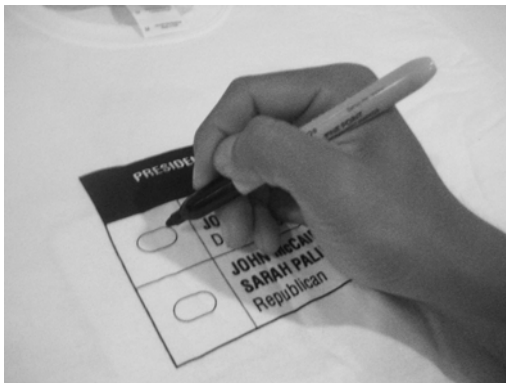

THE 2008 PRESIDENTIAL BALLOT TEE

#1 WHAT YOU'LL NEED:

1. 2008 Presidential Ballot Tee
2. A sharpie (not provided)
3. A coaster or a magazine (not provided)

#2
SLIP THE COASTER UNDERNEATH THE SHIRT

#3
PLACE THE COASTER UNDER THE BUBBLES

#4
USE SHARPIE TO FILL IN DESIRED PREZ/VP

#5
PROUDLY WEAR YOUR POLITICS IN PUBLIC

INSTRUCTIONS: READ CAREFULLY

★ ★ ★ ★ ★ ★ ★ ★ ★ ★ ★ ★ ★ ★ ★ ★
DON'T FORGET TO CAST THE REAL VOTE ON NOV. 4!