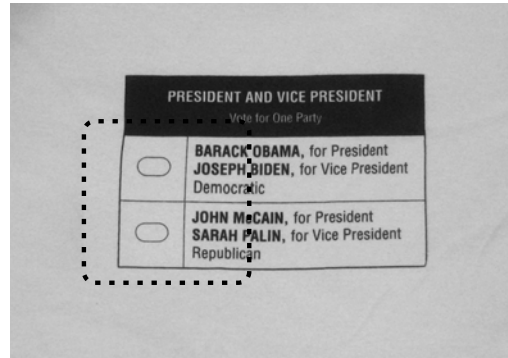

THE 2008 PRESIDENTIAL BALLOT TEE

#1 WHAT YOU'LL NEED:

1. 2008 Presidential Ballot Tee
2. A sharpie (not provided)
3. A coaster or a magazine (not provided)

#2
SLIP THE COASTER UNDERNEATH THE SHIRT

#3
PLACE THE COASTER UNDER THE BUBBLES

#4
USE SHARPIE TO FILL IN DESIRED PREZ/VP

#5
PROUDLY WEAR YOUR POLITICS IN PUBLIC

INSTRUCTIONS: READ CAREFULLY

★ ★ ★ ★ ★ ★ ★ ★ ★ ★ ★ ★ ★ ★ ★ ★
DON'T FORGET TO CAST THE REAL VOTE ON NOV. 4!