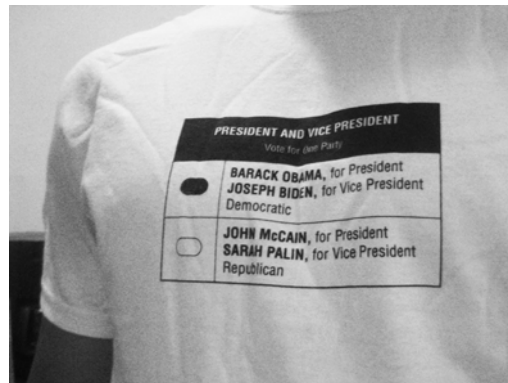

THE 2008 PRESIDENTIAL BALLOT TEE

#1 WHAT YOU'LL NEED:

1. 2008 Presidential Ballot Tee
2. A sharpie (not provided)
3. A coaster or a magazine (not provided)

#2
SLIP THE COASTER UNDERNEATH THE SHIRT

#3
PLACE THE COASTER UNDER THE BUBBLES

#4
USE SHARPIE TO FILL IN DESIRED PREZ/VP

#5
PROUDLY WEAR YOUR POLITICS IN PUBLIC

INSTRUCTIONS: READ CAREFULLY

★ ★ ★ ★ ★ ★ ★ ★ ★ ★ ★ ★ ★ ★ ★ ★
DON'T FORGET TO CAST THE REAL VOTE ON NOV. 4!